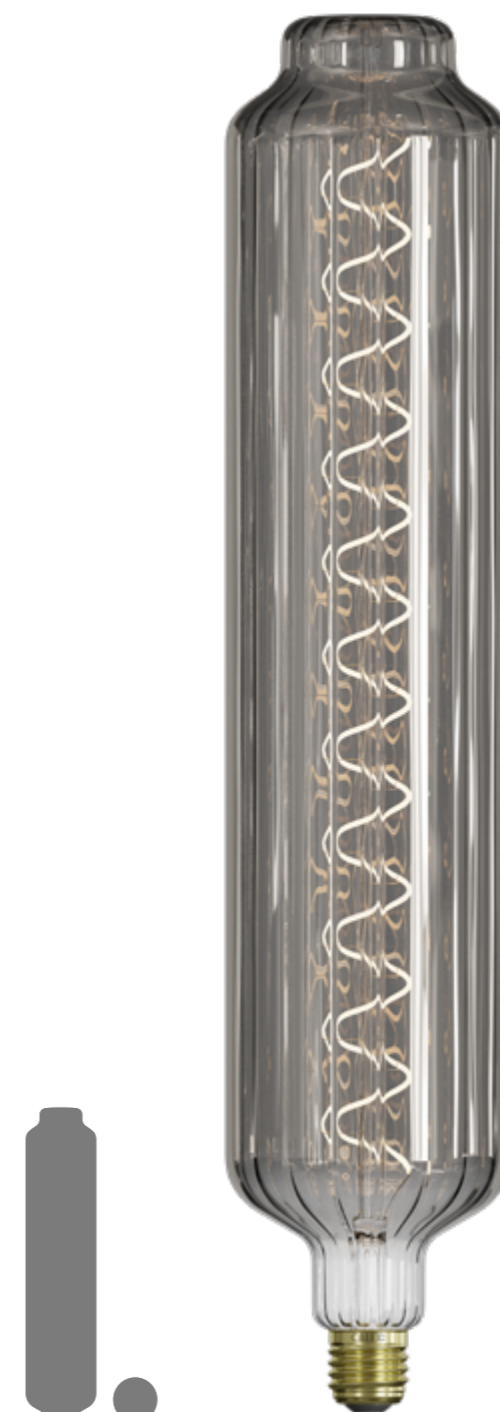

426163 | LIDINGO