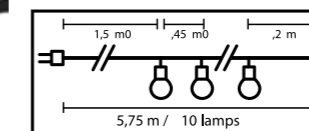

Ø: 45 mm
H: 73 mm

Article number	Energy class	Cap Base	Glass	Color	Lumen output	Wattage	CRI	EAN 13 code	Quantity inner / outer
436306	-	E27	Clear	Blue / Yellow / Green / Orange / Red	-	15	-	8712879103615	5 / 20