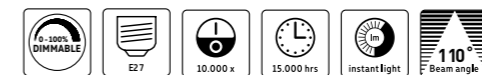

REFLECTOR BULB

220-240V, 5W, R80, E27

Ø: 80 mm
H: 112 mm

Article number	Energy class	Cap base	Color temperature	Lumen output	Wattage	Light source	Dimmable	CRI	EAN-13 code	Quantity inner / outer
473728	A+	E27	2900 K	370	5	SMD	Yes	>80	8712879137245	5 / 50