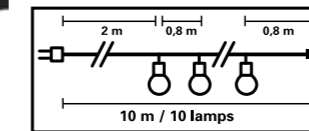

OUTDOOR | PARTY

This series contains useful light sources for outdoor use. Whether to light up a party or adjust outside light to the natural sunrise and sundown, this series has you covered!

PARTY STRING WITH SPHERICAL LED BULBS

220-240V, 10 X 1W, P45, E27

Ø: 45 mm
H: 73 mm

Article number	Energy class	Cap Base	Color temperature	Lumen output	Wattage	Light source	Dimmable	CRI	EAN 13 code	Quantity inner / outer
473450	-	E27	Multi Color	-	10	SMD	No	-	8712879115199	1 / 4

COLOURED SPHERICAL LED BULB

220-240V, 1W, P45, E27

Ø: 45 mm
H: 73 mm

Article number	Energy class	Cap Base	Color temperature	Lumen output	Wattage	Light source	Dimmable	CRI	EAN 13 code	Quantity inner / outer
473398	-	E27	2700	12	1	SMD	No	>80	8712879131625	10 / 100
473412	-	E27	Blue	-	1	SMD	No	50	8712879115236	10 / 100
473414	-	E27	Yellow	-	1	SMD	No	50	8712879115274	10 / 100
473416	-	E27	Green	-	1	SMD	No	50	8712879115281	10 / 100
473418	-	E27	Orange	-	1	SMD	No	50	8712879115298	10 / 100
473420	-	E27	Red	-	1	SMD	No	50	8712879115304	10 / 100
473424	-	E27	Set: Blue, yellow, green, orange, red	-	1	SMD	No	50	8712879115311	10 / 100

PARTY STRING WITH SPHERICAL BULBS

220-240V, 10 X 15W, P45, E27

Ø: 45 mm
H: 73 mm

Article number	Energy class	Cap Base	Glass	Color	Lumen output	Wattage	CRI	EAN 13 code	Quantity inner / outer
436306	-	E27	Clear	Blue / Yellow / Green / Orange / Red	-	15	-	8712879103615	5 / 20