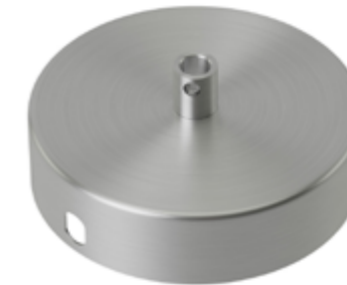

Article number	Color	EAN 13 code	Quantity inner / outer
940016	Satin Nickel	8712879140573	5 / 25