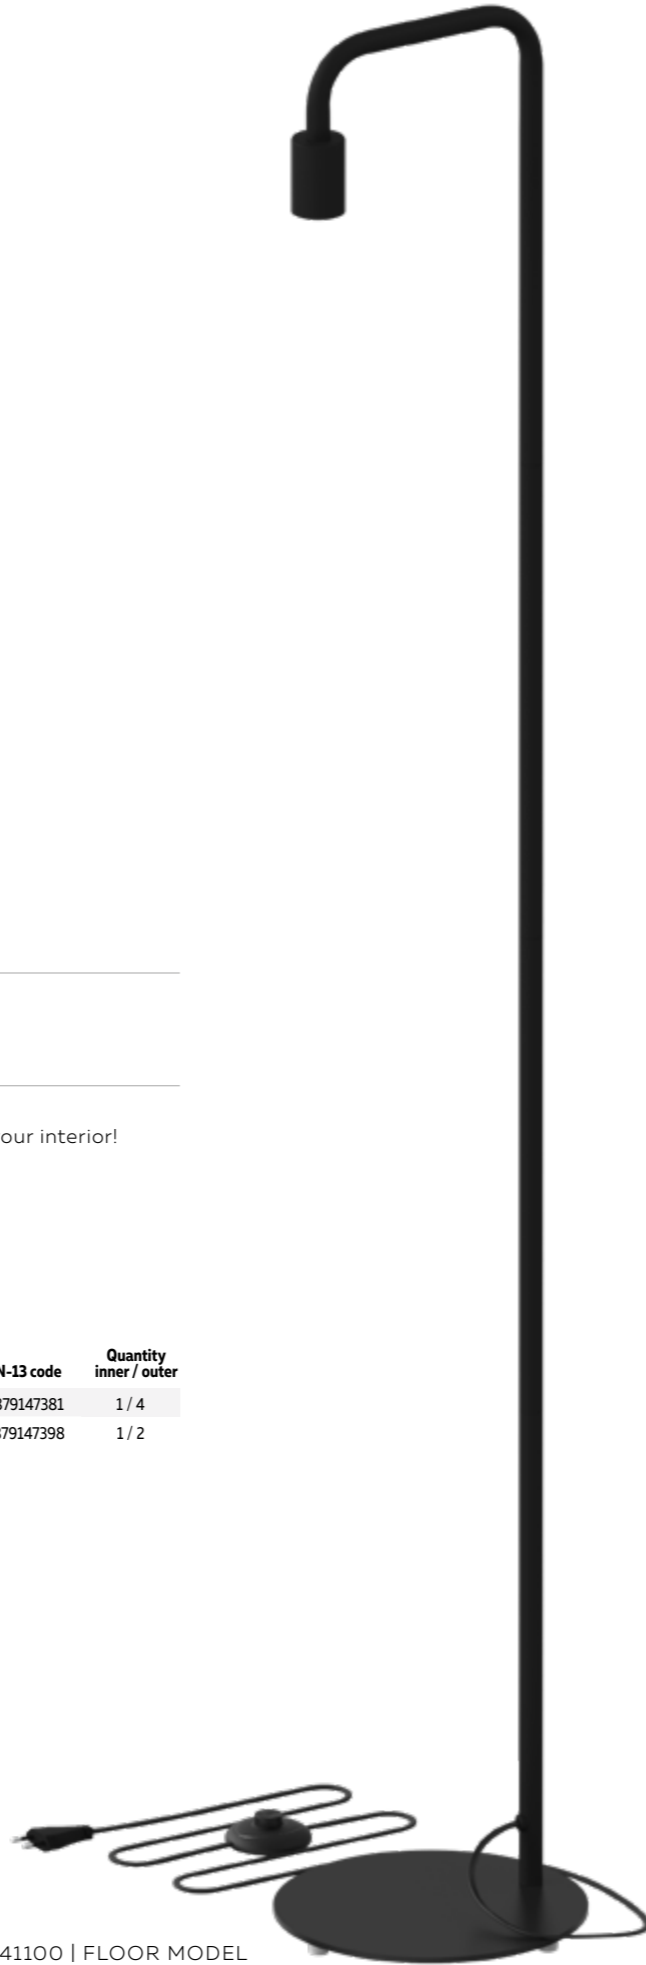

U-LINE, TABLE & FLOOR MODEL

E27, MAX. 60W, WITH SWITCH

Show off your bulbs with these minimalistic holders and light up your interior! Suited for bulbs with an E27 cap.

Article number	Energy class	Cap base	Ø	H	Body color	Cord	EAN-13 code	Quantity inner / outer
941100	Suited for all classes	E27	15 cm	53 cm	Black	150 cm Black (fabric)	8712879147381	1 / 4
941400	Suited for all classes	E27	25 cm	155 cm	Black	180 cm Black (fabric)	8712879147398	1 / 2

941100 | FLOOR MODEL

new

CORD SET

E27, MAX. 60W

Ceiling rose

Ø: 100 mm

These cord sets are designed for bulbs with an E27 cap. Available in Gun Metal gray, Matt black and Matt White.

Article number	Energy class	Cap base	Description	Body color	Cord color	EAN 13 code	Quantity inner / outer
965240	Suited for all classes	E27	Single pendant - 1x1,5 metres	Gun Metal Gray	Black (fabric)	8712879145202	1 / 4
965242	Suited for all classes	E27	Single pendant - 1x1,5 metres	Matt Black	Black (fabric)	8712879143963	1 / 4
965244	Suited for all classes	E27	Single pendant - 1x1,5 metres	Matt White	White (fabric)	8712879146483	1 / 4