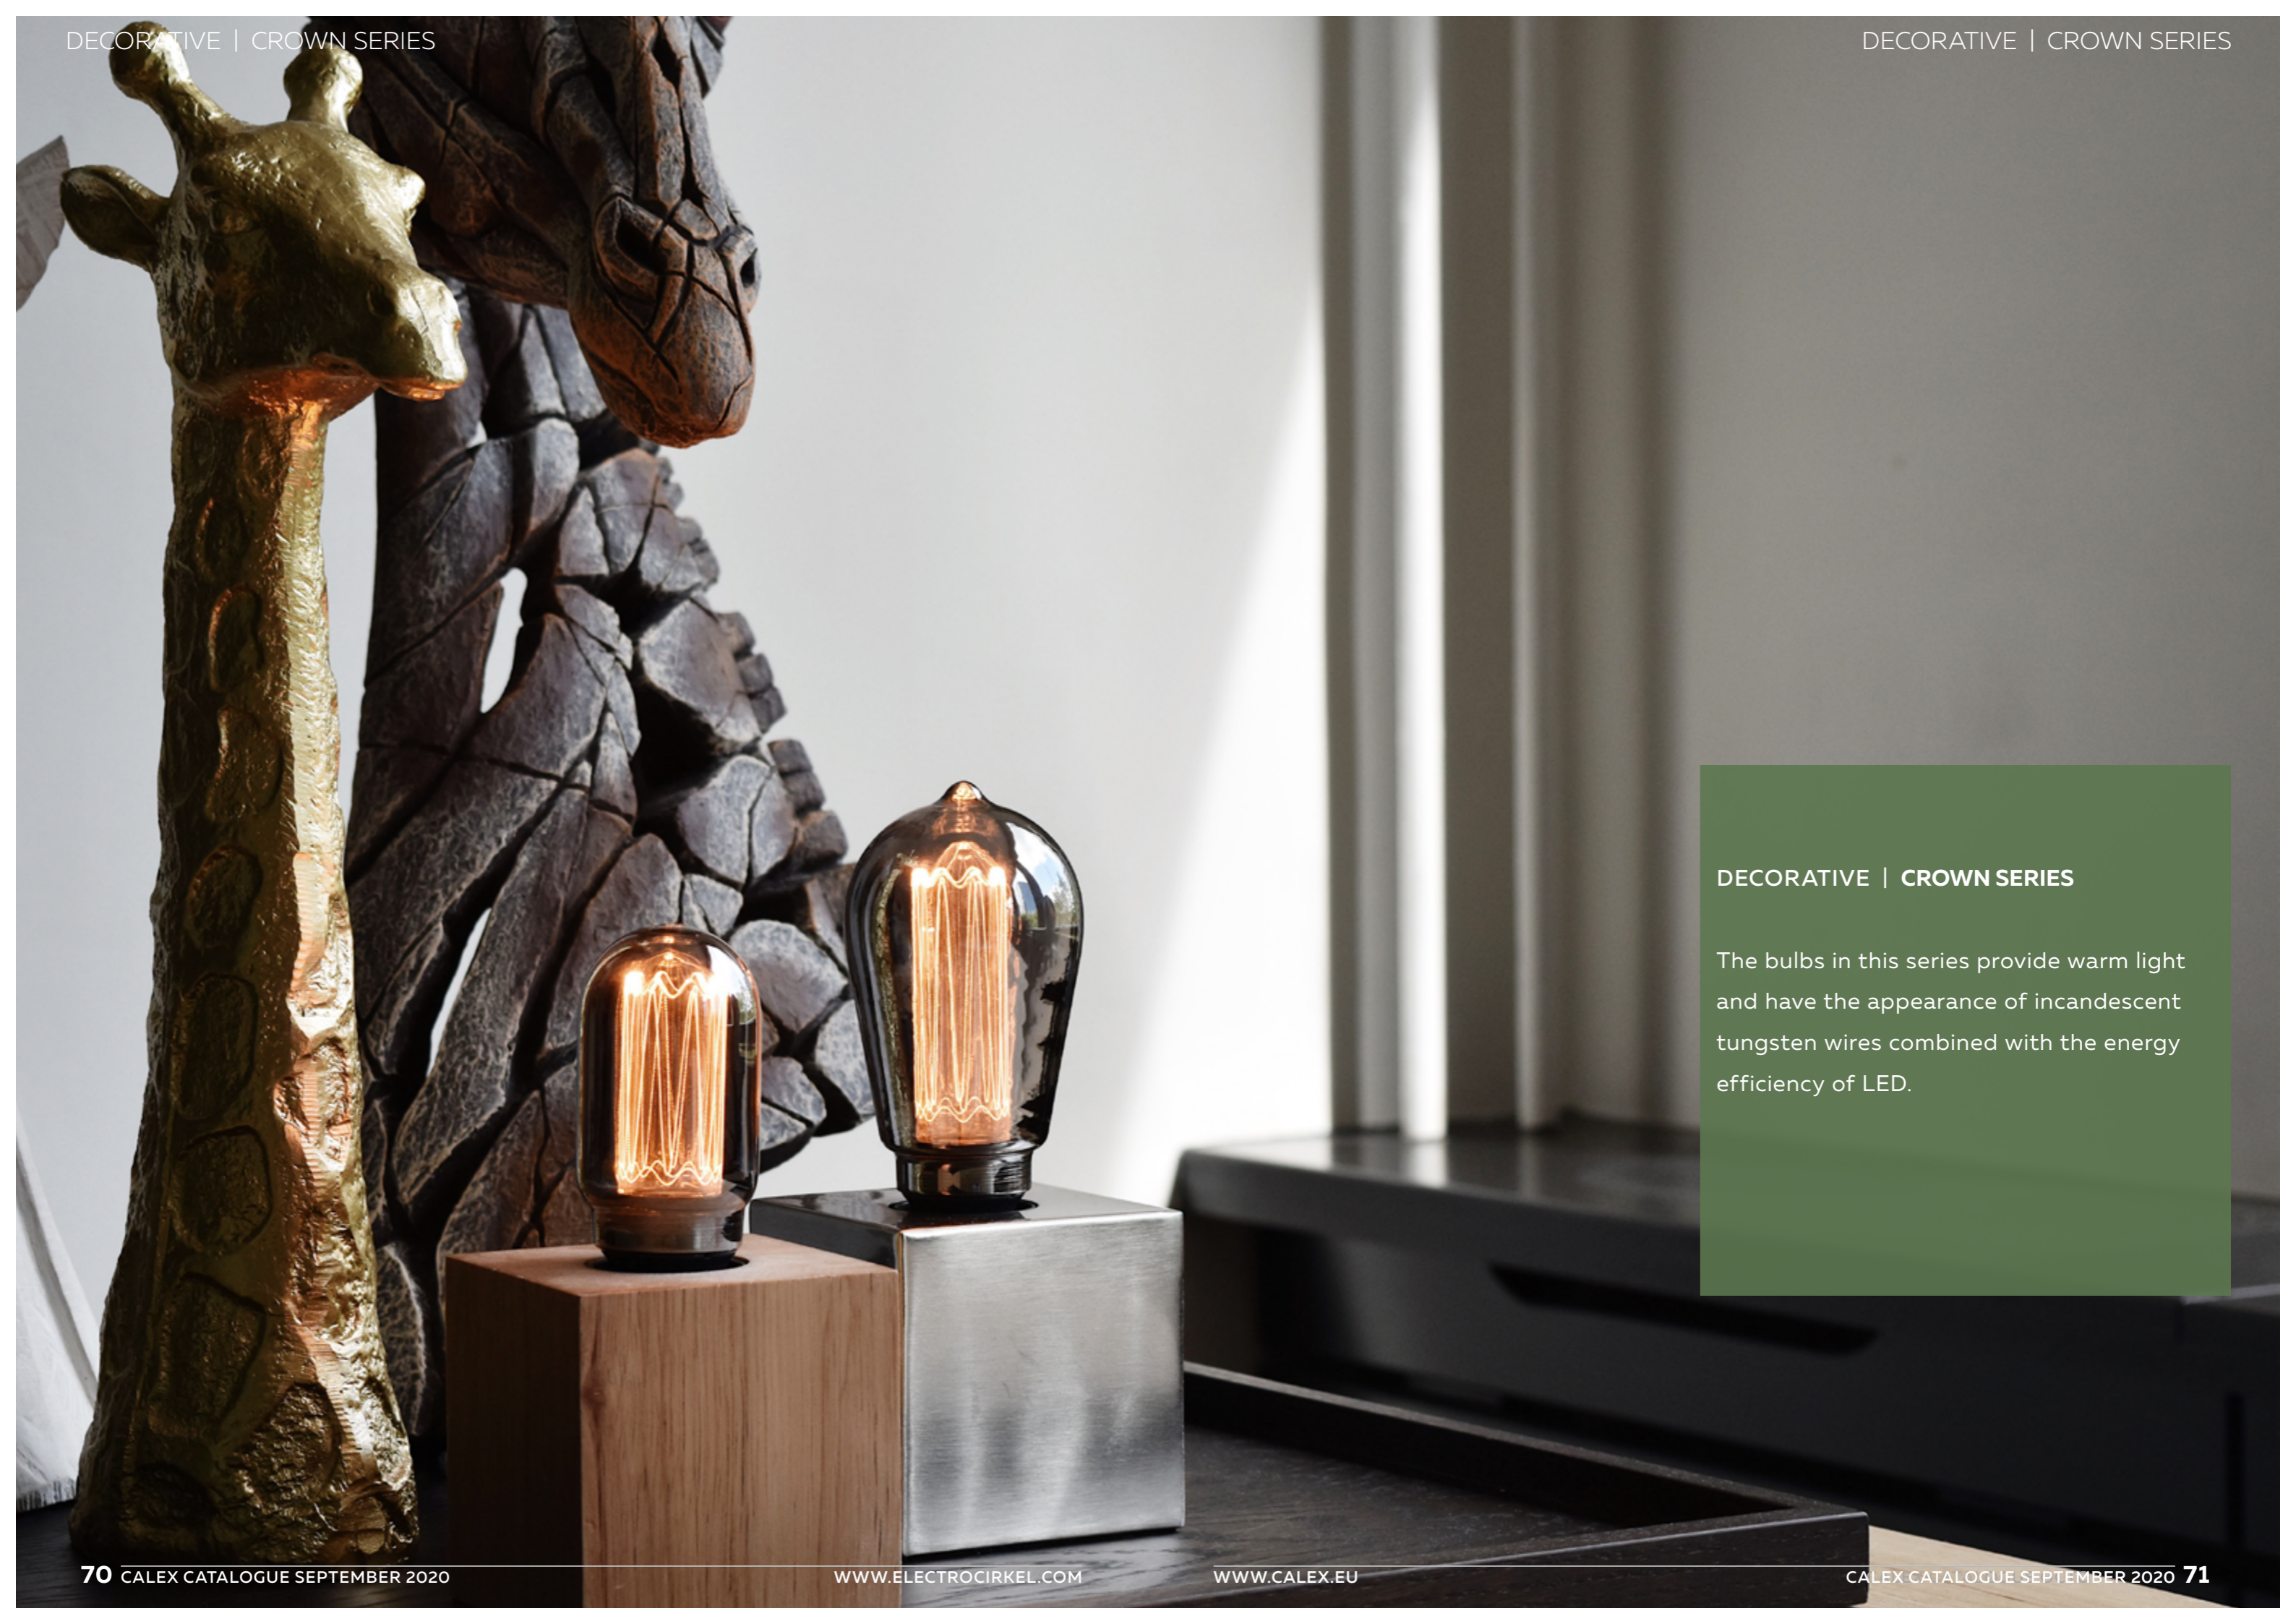

**DECORATIVE | CROWN SERIES**

The bulbs in this series provide warm light and have the appearance of incandescent tungsten wires combined with the energy efficiency of LED.

**TUBULAR BULB**

220-240V, 3.5W, T45, E27