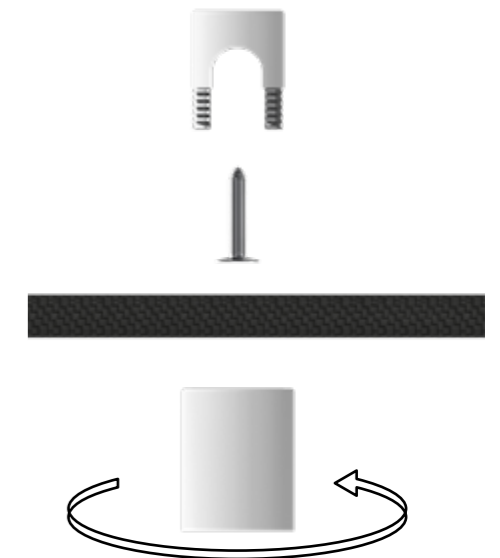

new

**CABLE & CABLE HOLDERS**  
25 METER, SETS OF 5

Ø: 15 mm  
H: 24 mm

These additions to the Creations series are supportive to the ceiling roses with 3 and 5 holes. Place the cable holders on the ceiling for optimal placing of the bulbs throughout the ceiling. The 25M cord gives you the freedom to expand the placing of the bulbs throughout the ceiling.