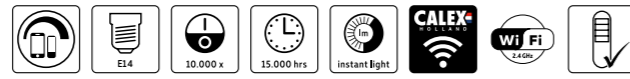

SMART SPHERICAL BULB - CLEAR

220-240V, 4.5W, P45, E14

Why choose if you don't have to? This mini globe with an E14 cap lets you go from bright work light to cozy evening light by voice control or with the intuitive Calex App. Set timers and routines to optimize your living comfort.

new

Ø: 45 mm
H: 110 mm

Article number	Energy class	Cap base	Color temperature	Lumen output	Wattage	Light source	Dimmable	CRI	EAN-13 code	Quantity inner / outer
429112	A+	E14	1800 - 3000K	450	4.5	Filament	Yes, with the app	>80	8712879146377	5 / 60