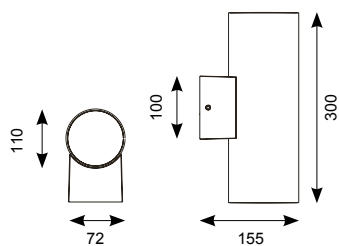

ADMLED1/GR/CW	LED	19W 4000K	● GR
ADMLED2/GR/CW	LED	42W 4000K	● GR

Doppio LED

Driver Incluso

289

W	34W
Lm/D	2 x 848lm
Lm/W	50lm
CRI	Ra 80
CCT	4000K
V	100V-240V
Hz	50-60Hz
Temp	-20°C - 40°C

ADOLEDWL LED 34W 4000K