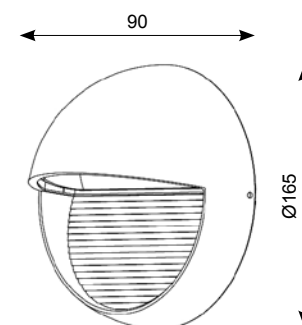

AMATROLED	LED	10W 4000K
-----------	-----	-----------

Kappa LED

Driver Incluido

260

AKLED/B/WW

AKLED/SG

AKLED/B	LED	4.5W 4000K - ● B
AKLED/SG	LED	4.5W 4000K - ● SG
AKLED/B/WW	LED	4.5W 3000K - ● B
AKLED/SG/WW	LED	4.5W 3000K - ● SG