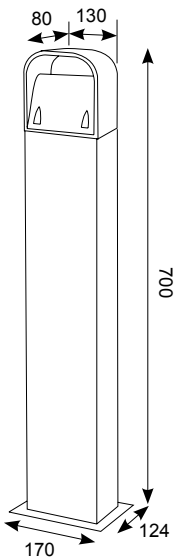

W	11W
Lm/D	
4000K	202lm
3000K	578lm
Lm/W	
4000K	18lm
3000K	53lm
CRI	Ra 80
CCT	4000K
	3000K
V	230V
Hz	50/60Hz
Temp	-20°C to 40°C

AGLEDB/700	LED	11W - 4000K 700mm
AGLEDB/700/WW	LED	11W - 3000K 700mm