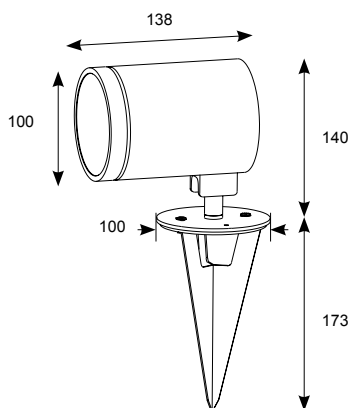

Rondo HP AC LED Surface/Spike Light

No Necesita Driver

355

W	20W
Lm/D	1200lm
Lm/W	60lm
CRI	Ra 80
CCT	4000K
V	220V-240V
Hz	50-60Hz
Temp	-20°C - 40°C

AROLEDSSS	LED	20W 4000K