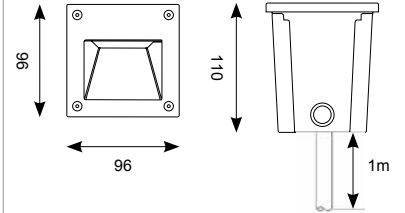

E27 Options		
100W	23W	20W
130	53	53
130		53
Maximum size and wattage		

A100POLY

E27

100W - ● B

/PC

Camini LED

Driver Incluido

ACSQLEDWL LED 3W 4000K