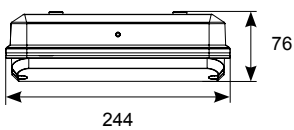

/PC	
/MWS	

W	6W
Lm/D	440lm
Lm/W	73lm
CRI	Ra 80
CCT	4000K
V	220V-240V
Hz	50Hz
Temp	0°C - 25°C

Sleek LED 110V Polycarbonate Bulkhead

Driver Incluido

124

244

76

ASLED/DIFF/RED