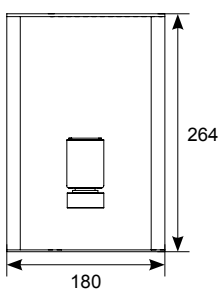

Calore E27

Lámpara No Incluida

329

ACAL/E27 E27 40W