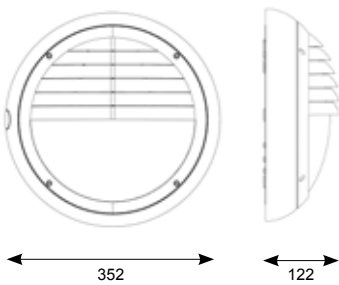

311

Powered by
TRIDONIC
enlightening your ideas

AVILED/SG

AVILED/W

W	31W
Lm/D	2426lm
Lm/W	78lm*
CRI	Ra 80
CCT	4000K
V	220V-240V
Hz	50-60Hz
Temp	-10°C - 50°C

AVILED/HP/GR	LED	31W 4000K	● GR
AVILED/HP/SG	LED	31W 4000K	● SG
AVILED/HP/W	LED	31W 4000K	● W