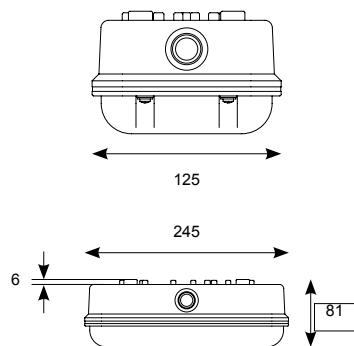

Sleek LED Polycarbonate Bulkhead

Driver Includido

ASBLED	LED	6W 4000K

/PC	
/MWS	

W	6W
Lm/D	440lm
Lm/W	73lm
CRI	Ra 80
CCT	4000K
V	220V-240V
Hz	50Hz
Temp	0°C - 25°C