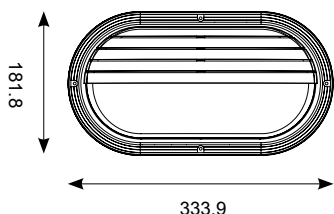

ASR2LED/W/CCT