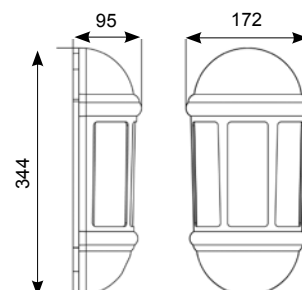

ALHLLLED/BL	LED	8W 3000K	● BL
ALHLLLED/WH	LED	8W 3000K	● WH

ALHLLLED/PC/BL	LED	8W 3000K	● BL
ALHLLLED/PC/WH	LED	8W 3000K	● WH

ALHLLLED/PIR/BL	LED	8W 3000K	● BL
ALHLLLED/PIR/WH	LED	8W 3000K	● WH

W	8W
Lm/D	400lm
Lm/W	53lm
CRI	Ra 80
CCT	3000K
V	230V
Hz	50/60Hz
Temp	-10°C - 40°C