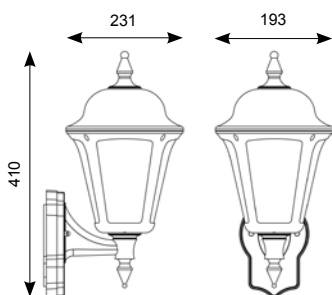

Latina Polycarbonate Wall Lantern

Lámpara No Incluida

8m
5sec - 8min
2 - 2000 LUX
Photocell Off

ALWL/WH

ALWL/PIR/BL

ALWL/CBB

ALWL/CBW

E27 Options	
42 W	20W 65
	140
Maximum size and wattage	