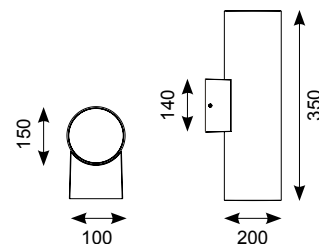

Doppio HP LED

Driver Incluso

290

W	56W
Lm/D	2x2573lm
Lm/W	91lm
CRI	Ra 80
CCT	4000K
V	230V
Hz	50/60Hz
Temp	-20°C to 40°C

ADOLEDWL/HP LED 56W - 4000K