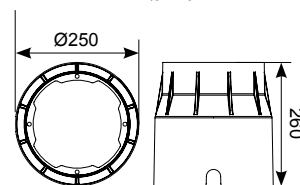

Fresno LED Adjustable Inground Uplight

Driver Incluido

366

Installation Sleeve