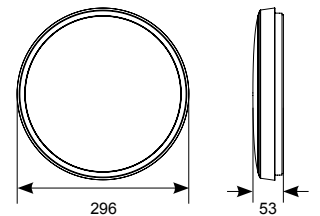

AMGAMLED/CCT	LED	10W - 4000K/3000K
/M3		
/MWS		
AMGAMLEDBZ/CH		CH

Gamma LED

Driver Incluido

298

AGAMLED

AGAMLED + AGAMLEDBZ/CH

AGAMLED	LED	18W 4000K
AGAMLED/WW	LED	18W 3000K

/M3	
/MWS	