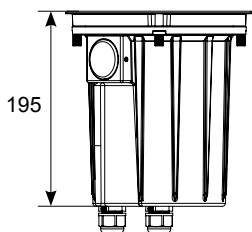

Fresno LED Adjustable Inground Uplight

Supplied c/w Integral Driver

Installation Sleeve