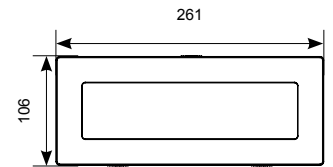

Mattone LED Uni-Bricklight CCT

Supplied c/w Integral Driver

W	2W
Lm/D	
4000K	101lm
3000K	85lm
Lm/W	
4000K	51lm
3000K	43lm
CRI	Ra 80
CCT	4000K 3000K
V	230V
Hz	50Hz
Temp	-10°C to 40°C

AMATBLED	LED	2W - 4000K/3000K