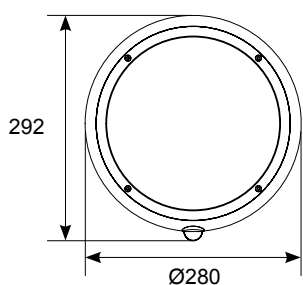

Mini Vision 3 LED

Driver Incluido

AVIMLED/GR