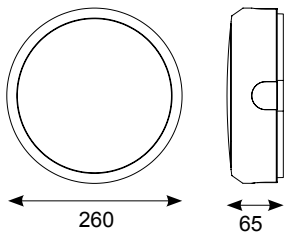

ADLED2/CCT