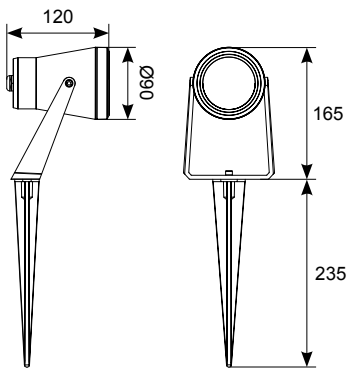

Garda GU10 LED

Se entrega sin lámpara

357

AGAR/GU10	GU10	5W LED GU10
-----------	------	-------------

Subra LED Inground Uplight

Driver No Incluido

358

ASUWOLED/CW