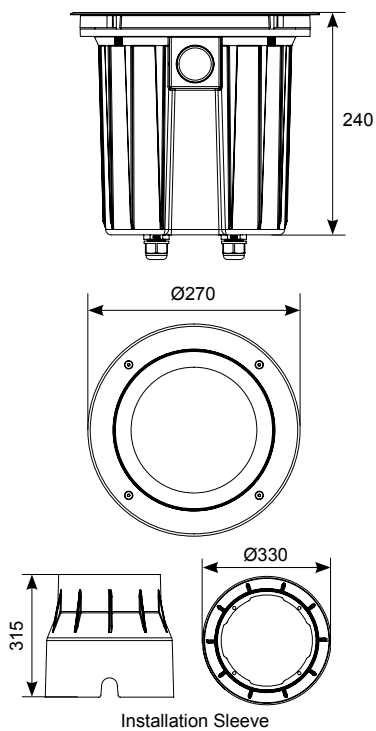

Fresno LED Adjustable Inground Uplight

Driver Incluido

367

Ángulo del haz ajustable 30°

W	30W
Lm/D	
4000K	1938lm
3000K	1770lm
Lm/W	
4000K	65lm
3000K	59lm
CRI	Ra 80
CCT	3000K
	4000K
V	230V
Hz	50Hz
Temp	-20°C to 40°C

AFRWOLED/270	LED	30W - 3000K
AFRWOLED/270/CW	LED	30W - 4000K