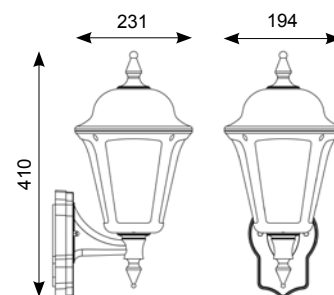

Latina LED Wall Lantern

Driver Incluido

332

ALWLLED/PIR/BL

ALWLLED/WH

ALWL/CBB

ALWL/CBW

8m
5sec - 8min
2 - 2000 LUX
Photocell Off