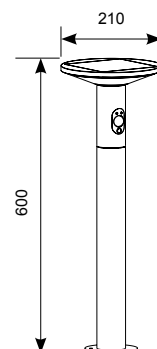

ATASLEDB/60	LED	4000K

Batería

ASBP/17	7.4V 1500mAh Replacement Li-ION Battery	

Lm/D	210lm
CRI	Ra 80
CCT	4000K
Temp	-20°C - 45°C