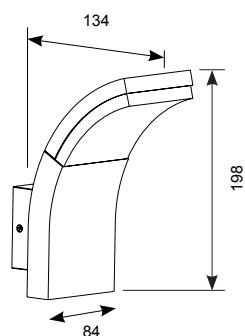

Senza LED Bollard
p339

W	6.5W
Lm/D	366lm
Lm/W	52lm
CRI	Ra 80
CCT	4000K
V	220V-240V
Hz	50-60Hz
Temp	-20°C - 45°C