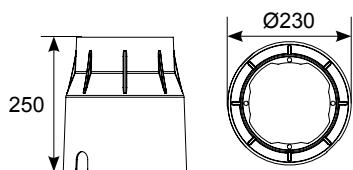

Fresno LED Adjustable Inground Uplight

Supplied c/w Integral Driver

Installation Sleeve