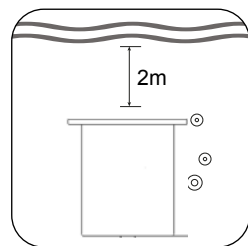

ASUWOLED/CW	LED	1W 4000K
ASUWOLED/WW	LED	1W 3000K

Controladores

ADK15W/24V	15W 24V LED Driver
ADK60W/24V	60W 24V LED Driver
AMCD25W	10 - 20W Multicurrent LED Driver

W	1W
Lm/D	
4000K	35lm
3000K	35lm
Lm/W 4000K	35lm
Lm/W 3000K	35lm
CRI 4000K	Ra 75
CRI 3000K	Ra 80
CCT 4000K	6000K
CCT 3000K	3000K
V	12V-24V
Temp	-20°C - 45°C