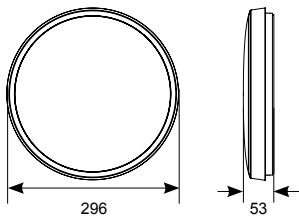

Gamma LED CCT

Supplied c/w Integral Driver

AGAMLED/CCT + AGAMLEDBZ/CH