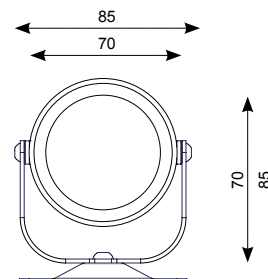

Meteor LED Submersible

Driver No Includo

AMETLED	LED	6W 4000K

Controladores

AD9W/350	9W 350mA LED Driver
ADK20W/350	20W 350mA LED Driver
AMCD25W	0-15W Multicurrent Driver
AMCD50W	0-20W Multicurrent Driver

W	6W
Lm/D	547lm
Lm/W	91lm
CRI	Ra 75
CCT	4000K
V	350mA
Temp	-20°C - 40°C