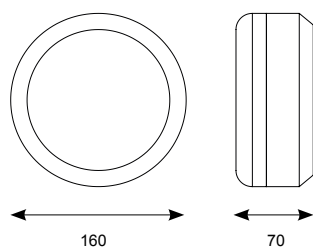

Beta LED

Driver Incluido

295

W	5W
Lm/D	436lm
Lm/W	87lm
CRI	Ra 70
CCT	4000K
V	220V-240V
Hz	50Hz
Temp	0°C - 25°C

ABELED/WV	LED	5W 4000K