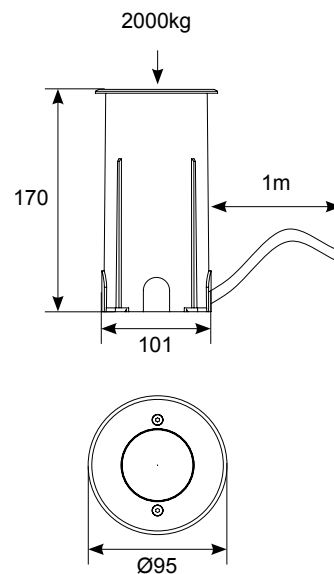

W	4W
Lm/D	
4000K	390lm
3000K	301lm
Lm/W	
4000K	97lm
3000K	75lm
CRI	Ra 80
CCT	4000K
	3000K
V	230V
Hz	50/60Hz
Temp	-20°C to 25°C

ATURWOLED/95	LED	4W - 4000K
ATURWOLED/95/WW	LED	4W - 3000K