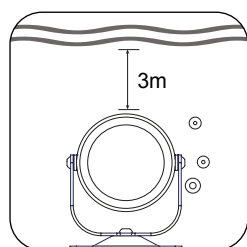

Meteor LED Submersible

Driver No Includo

AMETLED	LED	6W 4000K

Controladores

AD9W/350	9W 350mA LED Driver
ADK20W/350	20W 350mA LED Driver
AMCD25W	0-15W Multicurrent Driver
AMCD50W	0-20W Multicurrent Driver

W	6W
Lm/D	547lm
Lm/W	91lm
CRI	Ra 75
CCT	4000K
V	350mA
Temp	-20°C - 40°C