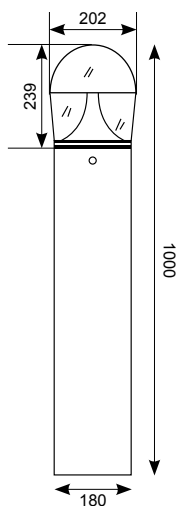

Taurus LED

Driver Incluido

Emergency Operation

W	25W
Lm/D	2390lm
Lm/W	96lm
CRI	Ra 70
CCT	4000K
V	230V
Hz	50/60Hz
Temp	-25°C to 50°C