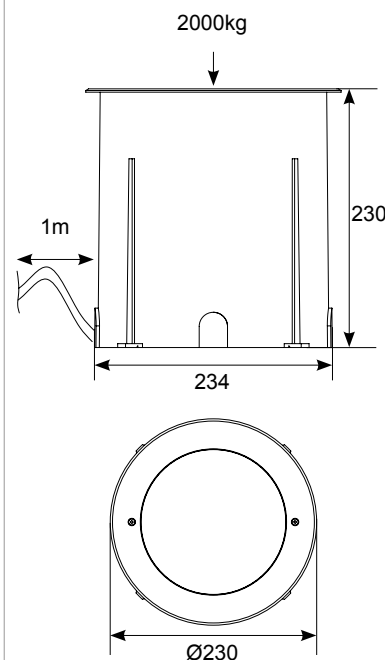

W	19W
Lm/D	
4000K	2214lm
3000K	2021lm
Lm/W	
4000K	116lm
3000K	106lm
CRI	Ra 80
CCT	4000K
	3000K
V	230V
Hz	50/60Hz
Temp	-20°C to 25°C

ATURWOLED/230	LED	19W - 4000K
ATURWOLED/230/WW	LED	19W - 3000K