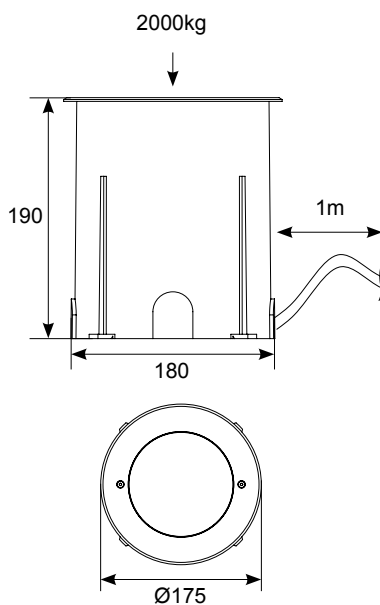

W	8W
Lm/D	
4000K	884lm
3000K	785lm
Lm/W	
4000K	110lm
3000K	98lm
CRI	Ra 80
CCT	4000K
	3000K
V	230V
Hz	50/60Hz
Temp	-20°C to 25°C

ATURWOLED/175 LED 8W - 4000K

ATURWOLED/175WW LED 8W - 3000K