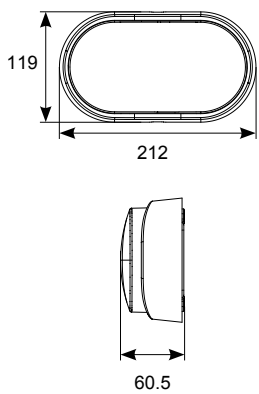

W	14W
Lm/D	
Standard	972lm
Eyelid	529lm
PIR	1011lm
Lm/W	
Standard	70lm
Eyelid	38lm
PIR	72lm
CRI	Ra 80
CCT	4000K
V	220-240V
Hz	50/60Hz
Temp	-20°C to 40°C

Helder LED Oval Bulkhead

Driver Incluido

10m
10 sec - 5mins
10 - 2000 LUX