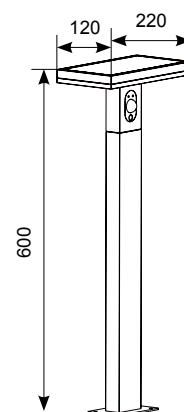

APAVLEDB/60	LED	4000K
Batería	ASBP/17	7.4V 1500mAh Replacement Li-ION Battery	

Lm/D	230lm
CRI	Ra 80
CCT	4000K
Temp	-20°C - 45°C