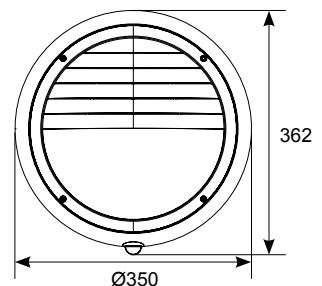

AVILED/CCT/GR	LED	17W 4000K/3000K	● GR
AVILED/CCT/SG	LED	17W 4000K/3000K	● SG
AVILED/CCT/W	LED	17W 4000K/3000K	● W

/PC		
/M3		
/DD		(DD1/DD2/DD3/DD4)
/MWS		

W	17W
Lm/D	
4000K	1420lm
3000K	1324lm
Lm/W 4000K	84lm*
Lm/W 3000K	83lm*
CRI	Ra 80
CCT	4000K
	3000K
V	230V
Hz	50/60Hz
Temp	-10°C -40°C