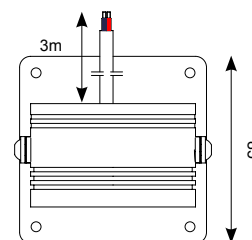

Meteor LED Submersible

Driver No Includo

AMETLED	LED	6W 4000K

Controladores

AD9W/350	9W 350mA LED Driver
ADK20W/350	20W 350mA LED Driver
AMCD25W	0-15W Multicurrent Driver
AMCD50W	0-20W Multicurrent Driver

W	6W
Lm/D	547lm
Lm/W	91lm
CRI	Ra 75
CCT	4000K
V	350mA
Temp	-20°C - 40°C