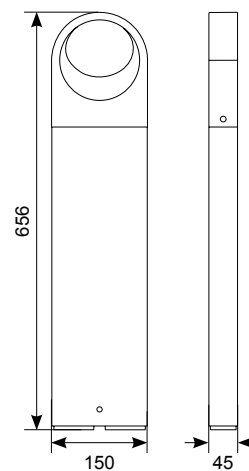

W	7.7W
Lm/D	
4000K	452lm
3000K	447lm
Lm/W	
4000K	57lm
3000K	56lm
CRI	Ra 80
CCT	4000K
	3000K
V	230V
Hz	50Hz
Temp	-20°C - 25°C

ABRLEDB/650/CW	LED	7.7W - 4000K 650mm
ABRLEDB/650/WW	LED	7.7W - 3000K 650mm