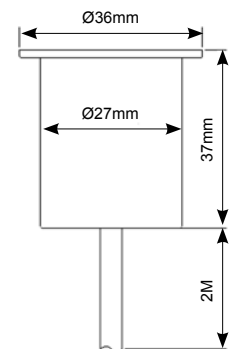

ASUWOLED/CW	LED	1W 4000K
ASUWOLED/WW	LED	1W 3000K

Controladores

ADK15W/24V	15W 24V LED Driver
ADK60W/24V	60W 24V LED Driver
AMCD25W	10 - 20W Multicurrent LED Driver

W	1W
Lm/D	
4000K	35lm
3000K	35lm
Lm/W 4000K	35lm
Lm/W 3000K	35lm
CRI 4000K	Ra 75
CRI 3000K	Ra 80
CCT 4000K	6000K
CCT 3000K	3000K
V	12V-24V
Temp	-20°C - 45°C