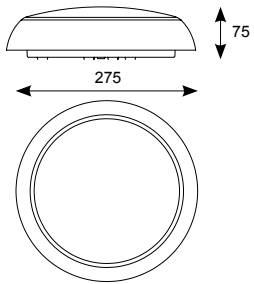

Disco Slim LED CCT

Supplied c/w Integral Driver

ADSILED1/CCT

ADSILED2/CCT

4000K 3000K

Total (Watts)	8W	13W
Lm/D	643lm	575lm
	1083lm	1027lm
Lm/W	92lm	82lm
	83lm	79lm
CRI	Ra 80	
CCT	4000K	
	3000K	
V	230V	
Hz	50Hz	
Temp	-10°C to 25°C