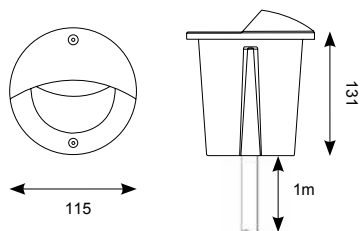

Parona LED

Driver Incluso

321

W	3W
Lm/D	178lm
Lm/W	45lm
CRI	Ra 80
CCT	4000K
V	100V-240V
Hz	50-60Hz
Temp	-20°C - 25°C

APCLEDWL LED 3W 4000K