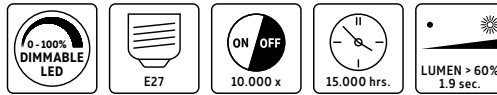

GLOBE LAMP
240V, 4W, G45, E27

Article number	Energy class	Cap base	Color temperature	Lumen output	Wattage	Light source	Dimmable	CRI	EAN 13 code	Quantity inner / outer
425779	A	E27	2100, Gold finish	200	4	Flexible Filament	Yes	>80	8712879142065	5 / 20