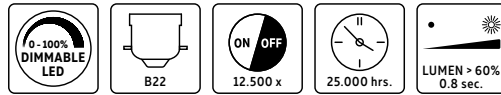

Article number	Energy class	Color temperature	Lumen output	Wattage	Light source	Dimmable	CRI	EAN 13 code	Quantity inner / outer
420600	A	2700	500	8	SMD	Yes	>80	8712879134329	5 / 50
420610	A	2700	640	10	SMD	Yes	>80	8712879134336	5 / 50
420620	A	2700	810	12	SMD	Yes	>80	8712879134343	5 / 50