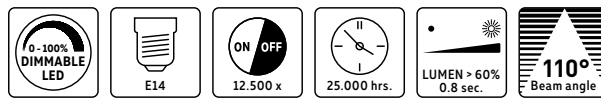

Article number	Energy class	Color temperature	Lumen output	Wattage	Light source	Dimmable	CRI	EAN 13 code	Quantity inner / outer
473720	A⁺	2800	220	3	SMD	Yes	>80	8712879137214	5 / 50