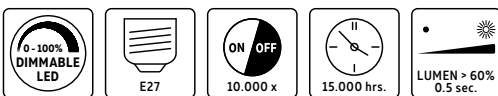

**VIENNA LED LAMP**

240V, 6W, E27

Ø: 188 mm

H: 390 mm

An upside-down, abstract, pear shaped bulb with a flexible filament. The curled shaped leds and the gold finish give this light source a classic feel. This model works best with our E27 Cord Set.