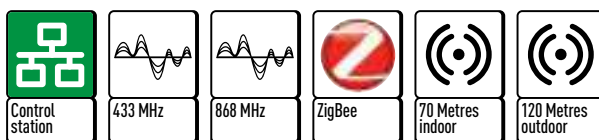

OCTOPUS INTERNET CONTROL STATION

ICS-2000

- Control lights and appliances with (max. 6) smartphones/tablets
- Operate with the Calex app designed for iPad, iPhone and Android tablet or smartphone
- Monitors homes with sensors and sends push alert notifications to a smartphone/tablet
- Program timers for lights/devices (including sunrise/sunset recognition)
- Set up different scenarios to automate lights/devices
- Secure communication with AES encryption and SSL
- Input RJ11-connector, RJ45-connector, Micro USC-B, USB type A
- Indoor transmission range up to 70 metres
- Outdoor transmission range up to 120 metres
- Compatible with Calex smart home products with a product name starting with an A (e.g. AYCT-102)

B: 126 mm
H: 127 mm

Article number	EAN 13 code	Quantity inner / outer
970610	8712879138297	1 / 20