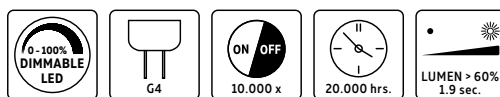

BURNER LAMP
12V, 1,2W, G4, FROSTED

Ø: 12 mm / H:40 mm

Article number	Energy class	Color temperature	Lumen output	Wattage	Light source	Dimmable	CRI	EAN 13 code	Quantity inner / outer
473824	A⁺⁺	3000	100	1,2	SMD	Yes	>80	8712879134749	10 / 100