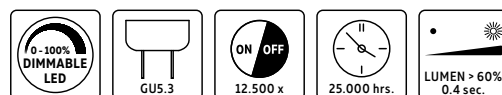

Article number	Energy class	Color temperature	Lumen output	Wattage	Light source	Dimmable	CRI	EAN 13 code	Quantity inner / outer
423760	A⁺	2700	550	7	SMD	Yes	>80	8712879134862	5 / 100