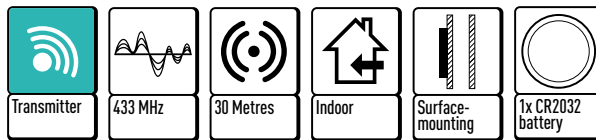

WIRELESS SINGLE WALL SWITCH

AWST-8800, TRANSMITTER

- Lights/devices can be switched off automatically after 5 seconds to 3 hours
- Long battery Life (battery included)
- Indoor transmission range up to 30 metres

H: 80 mm
B: 80 mm

Article number	EAN 13 code	Quantity inner / outer
970630	8712879138327	1 / 40