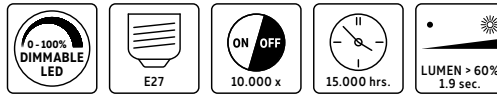

TUBULAR LAMP
240V, 4W, T45, E27

Article number	Energy class	Cap base	Color temperature	Lumen output	Wattage	Light source	Dimmable	CRI	EAN 13 code	Quantity inner / outer
425726	A	E27	2100, Gold finish	200	4	Flexible Filament	Yes	>80	8712879140092	10 / 40