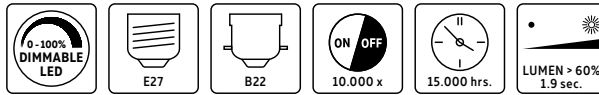

STANDARD LAMP

240V, 4W, A60DR, E27 / B22