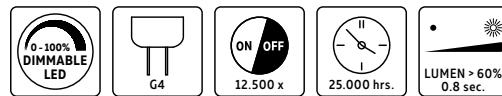

Article number	Energy class	Color temperature	Lumen output	Wattage	Light source	Dimmable	CRI	EAN 13 code	Quantity inner / outer
473826	A⁺⁺	3000	100	1,2	SMD	Yes	>80	8712879134077	10 / 100