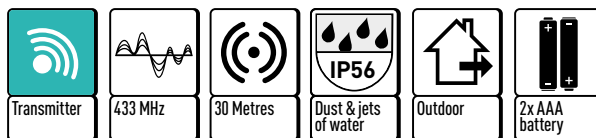

WIRELESS DUSK-DAWN SENSOR

ABST-604, TRANSMITTER

- Can be placed indoor as well as outdoor
- Lights and devices can be switched off automatically after 2 to 8 hours when it gets light again
- Transmission range up to 30 metres

H: 85 mm
B: 56 mm

Article number	EAN 13 code	Quantity inner / outer
970670	8712879138389	1 / 40