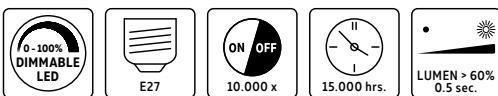

**ORGANIC LED LAMP**

240V, 6W, E27

Ø: 165 mm

H: 270 mm

An unpolished splash shape with a subtle spiral filament. The gold finish gives this light source a classic feel. This model works best with our E27 Cord Set.