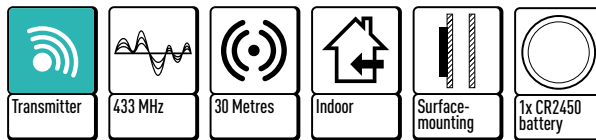

WALL MOUNT REMOTE CONTROL

AYCT-202, TRANSMITTER

- Control up to 4 lights/devices independently or as a group
- Control multiple channels with the group channel
- Convenient dimming with dim up/down buttons
- Magnetic wall-mount to hold the remote for easy mounting to a surface
- Long battery life (battery included)
- Indoor transmission range up to 30 metres
- Outdoor transmission range up to 70 metres

H: 150 mm
B: 70 mm

Article number	EAN 13 code	Quantity inner / outer
970622	8712879138303	1 / 40