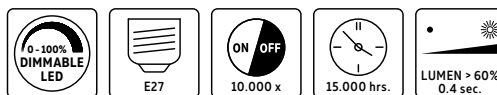

new

Ø: 110 mm
H: 143 mm

Article number	Energy class	Color temperature	Lumen output	Wattage	Light source	Dimmable	CRI	EAN 13 code	Quantity inner / outer
425442	A+	2100	320	4	4 Filament	Yes	>80	8712879136200	5 / 20