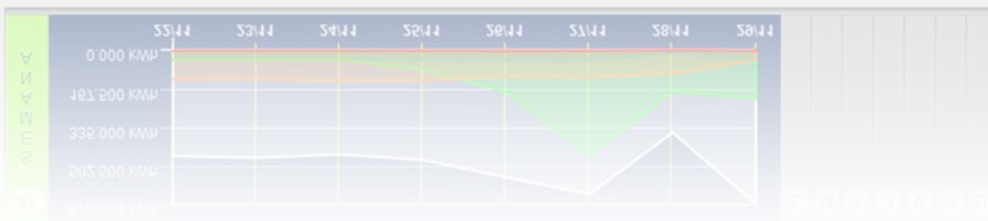

25.94%

	%	kWh	kVAr	kWh/m2	€	€/m2
1	100.00	3400.75	417.50	3400.75	0.00	0.00
2	8.27	281.23	---	281.23	0.00	0.00
3	30.76	1046.00	---	1046.00	0.00	0.00
4	25.55	869.00	---	869.00	0.00	0.00
5	1.12	38.05	---	38.05	0.00	0.00

POWERED BY POWER2ENERGY V0.1 (REV #1036 - BUILD: ENERGY-MAIN-375) - © 2010 NEW NETWORK SOLUTIONS, S.L. - CONTACTE CON UN ADMINISTRADOR

POWERED BY ПОМЕРЕНЕЊА АД (REV #1036 - BUILD: ENERGY-MAIN-375) - © 2010 NEW NETWORK SOLUTIONS, S.L. - CONTACTE CON UN ADMINISTRADOR