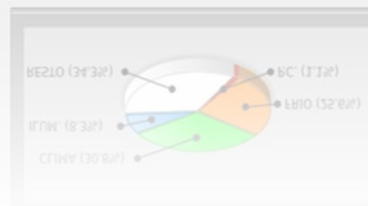

25.94%

	%	kWh	kVAr	kWh/m2	€	€/m2
1	100.00	3400.75	417.50	3400.75	0.00	0.00
2	8.27	281.23	---	281.23	0.00	0.00
3	30.76	1046.00	---	1046.00	0.00	0.00
4	25.55	869.00	---	869.00	0.00	0.00
5	1.12	38.05	---	38.05	0.00	0.00

POWERED BY POWER2ENERGY V0.1 (REV #1036 - BUILD: ENERGY-MAIN-375) - © 2010 NEW NETWORK SOLUTIONS, S.L. - CONTACTE CON UN ADMINISTRADOR

POWERED BY ПОМЕРЕНЕЊА АД (REV #1036 - BUILD: ENERGY-MAIN-375) - © 2010 NEW NETWORK SOLUTIONS, S.L. - CONTACTE CON UN ADMINISTRADOR